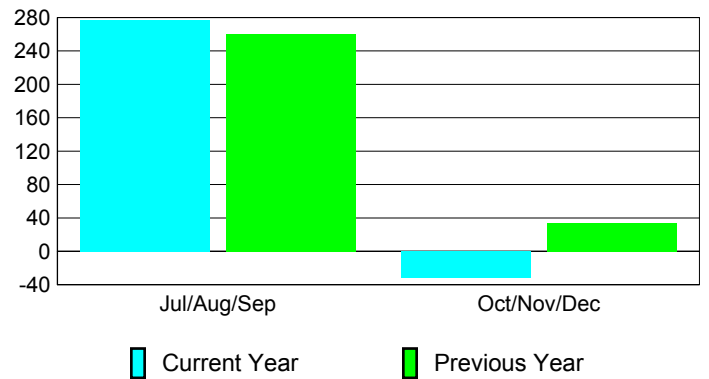

Comparison of Membership Gain/Loss

Current Year Compared to the Previous Year