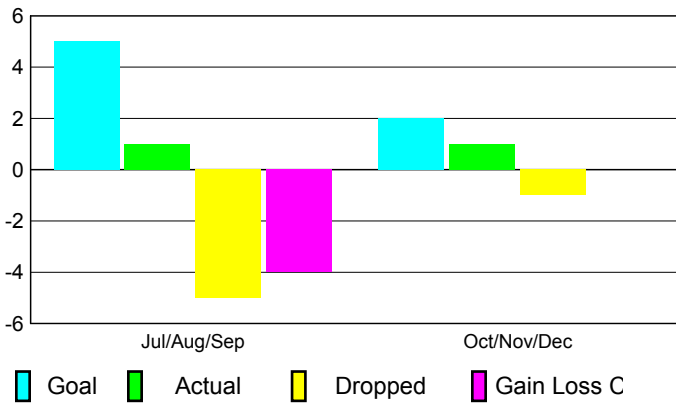

2010-2011 GMT Reports for District (or Undistricted) **District 323A3**

GMT: KAMLESH JAIN

Location: INDIA

GMT CA: 6

CLUBS

Club Results
2010-2011

Clubs
2009-2010

Month	New Club Goal	Actual New Clubs	Actual Dropped Clubs	Gain/Loss of Clubs	Gain/Loss of Clubs
Jul/Aug/Sep	5	1	-5	-4	5
Oct/Nov/Dec	2	1	-1	0	1
Totals	7	2	-6	-4	6

Club Results 2010-2011

Goal, New, Dropped, Gain/Loss

Comparison of Club Gain/Loss

Current Year Compared to the Previous Year

YTD Status Quo Clubs 2010-2011

Status Quo Clubs Compared to Status Quo Members

MEMBERSHIP