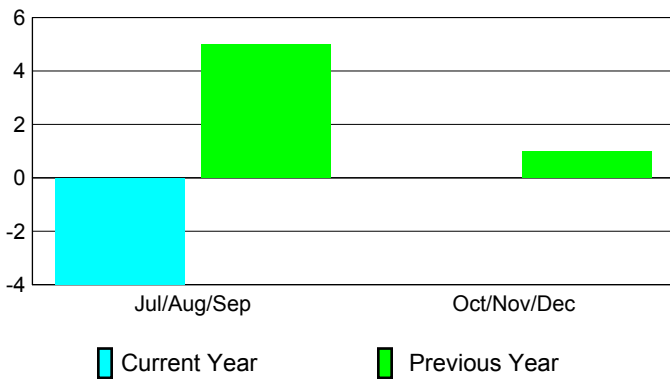

2010-2011 GMT Reports for District (or Undistricted) **District 323A3**

GMT: KAMLESH JAIN

Location: INDIA

GMT CA: 6

CLUBS

Club Results
2010-2011

Clubs
2009-2010

Month	New Club Goal	Actual New Clubs	Actual Dropped Clubs	Gain/Loss of Clubs	Gain/Loss of Clubs
Jul/Aug/Sep	5	1	-5	-4	5
Oct/Nov/Dec	2	1	-1	0	1
Totals	7	2	-6	-4	6

Club Results 2010-2011

Goal, New, Dropped, Gain/Loss

Comparison of Club Gain/Loss

Current Year Compared to the Previous Year

YTD Status Quo Clubs 2010-2011

Status Quo Clubs Compared to Status Quo Members

MEMBERSHIP