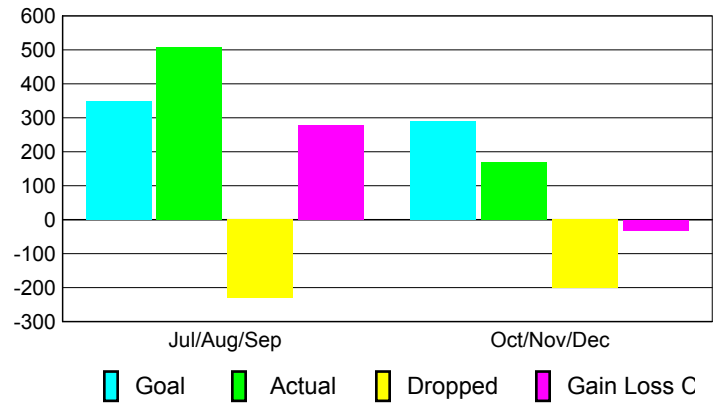

Membership Results 2010-2011

Goal, New, Dropped, Gain/Loss